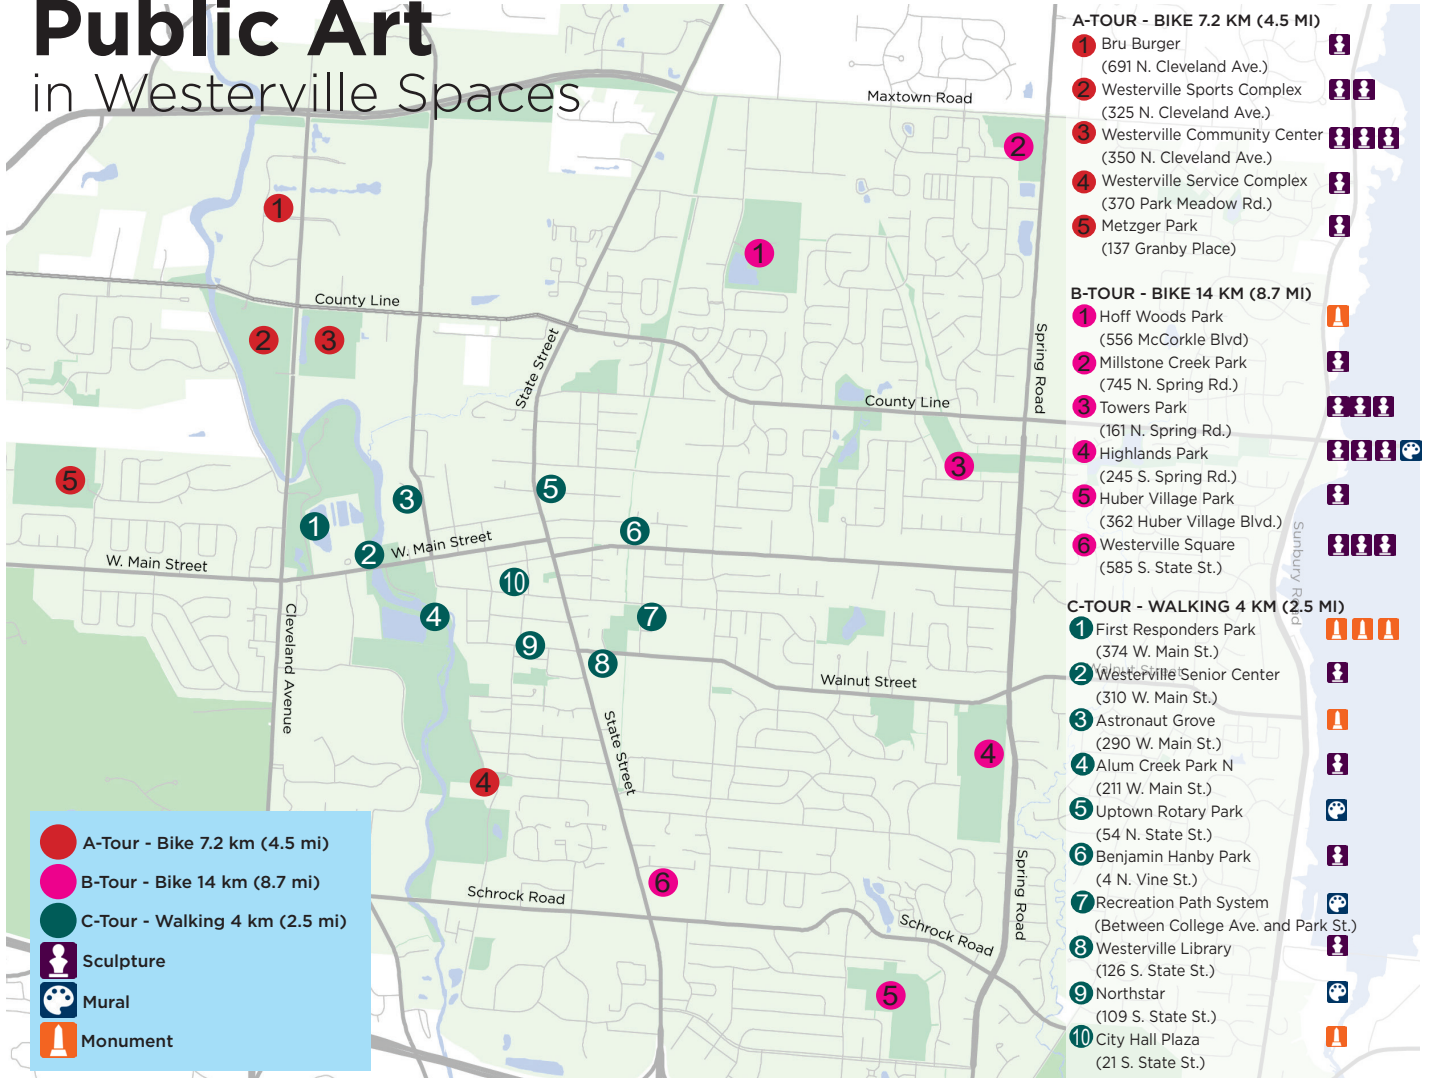

Public Art in Westerville Spaces

- A-Tour - Bike 7.2 km (4.5 mi)
- B-Tour - Bike 14 km (8.7 mi)
- C-Tour - Walking 4 km (2.5 mi)
- Sculpture
- Mural
- Monument

- A-TOUR - BIKE 7.2 KM (4.5 MI)**
- 1 Bru Burger (691 N. Cleveland Ave.)
 - 2 Westerville Sports Complex (325 N. Cleveland Ave.)
 - 3 Westerville Community Center (350 N. Cleveland Ave.)
 - 4 Westerville Service Complex (370 Park Meadow Rd.)
 - 5 Metzger Park (137 Granby Place)
- B-TOUR - BIKE 14 KM (8.7 MI)**
- 1 Hoff Woods Park (556 McCorkle Blvd)
 - 2 Millstone Creek Park (745 N. Spring Rd.)
 - 3 Towers Park (161 N. Spring Rd.)
 - 4 Highlands Park (245 S. Spring Rd.)
 - 5 Huber Village Park (362 Huber Village Blvd.)
 - 6 Westerville Square (585 S. State St.)
- C-TOUR - WALKING 4 KM (2.5 MI)**
- 1 First Responders Park (374 W. Main St.)
 - 2 Westerville Senior Center (310 W. Main St.)
 - 3 Astronaut Grove (290 W. Main St.)
 - 4 Alum Creek Park N (211 W. Main St.)
 - 5 Uptown Rotary Park (54 N. State St.)
 - 6 Benjamin Hanby Park (4 N. Vine St.)
 - 7 Recreation Path System (Between College Ave. and Park St.)
 - 8 Westerville Library (126 S. State St.)
 - 9 Northstar (109 S. State St.)
 - 10 City Hall Plaza (21 S. State St.)

Public Art in Westerville Spaces

A-TOUR - BIKE 7.2 KM (4.5 MI)

- 1 Bru Burger (691 N. Cleveland Ave.)
 *Silo*
- 2 Westerville Sports Complex (325 N. Cleveland Ave.)
 *The Chase*
 *To Life*
- 3 Westerville Community Center (350 N. Cleveland Ave.)
 *Acrobat*
 *Challenger*
 *Life Force*
- 4 Westerville Service Complex (370 Park Meadow Rd.)
 *Five Rings of Truth*
- 5 Metzger Park (137 Granby Place)
 *Softball Player*