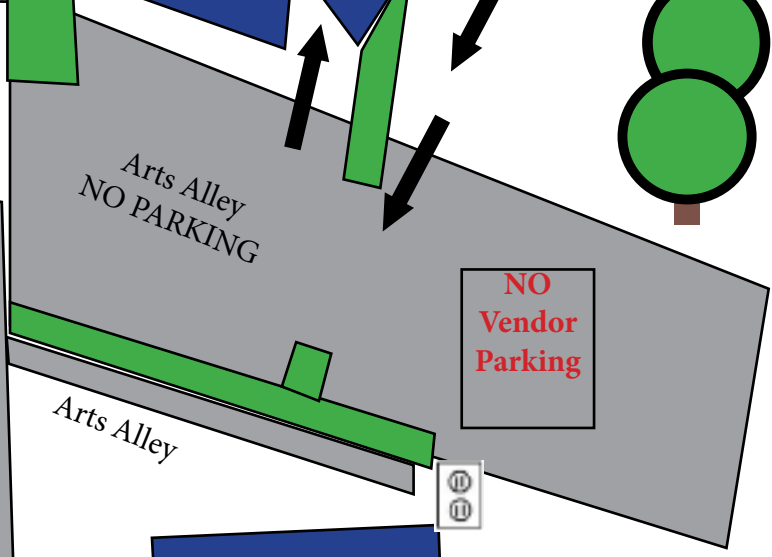

No Parking

Uptown Custom Framing

[Blank blue box]

Governor's
Smoke Shop

MAP 6

Westerville
Division
of Police

F17
F18

F15
F16

Union
Savings
Bank,
45 S. State St.

Drive
Thru

Drive Thru/ ATM Access
from Winter St.

Arts Alley
NO PARKING

NO
Vendor
Parking

Arts Alley

S. State St.
Closed to
Park St.

Westerville
Grill