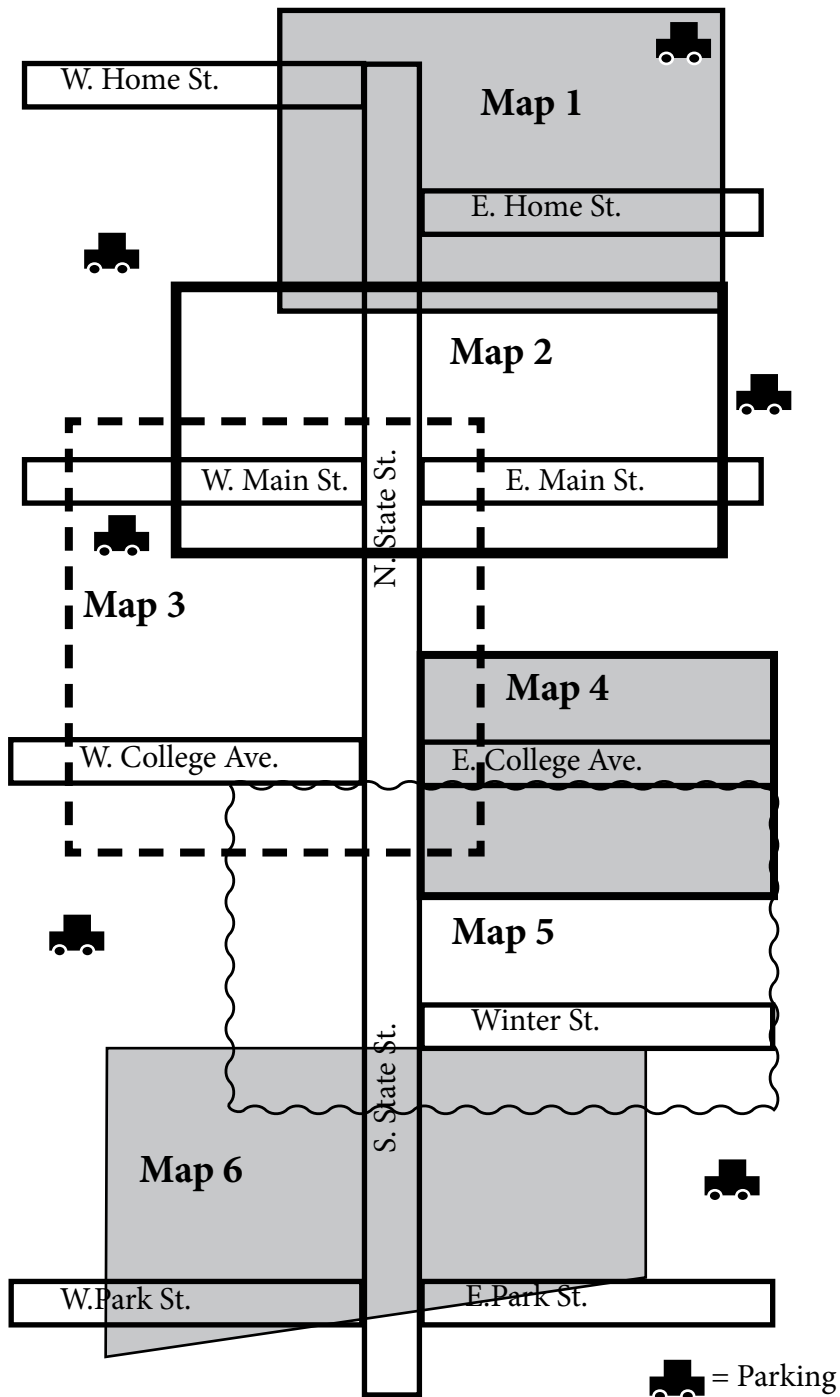

Uptown Westerville Maps for Mount Carmel St. Ann's 4th Fridays

May 2019 Vendor Location Map

Each area has been assigned a letter:

Messiah Parking Lot: A

Home St./Parking Area: B

College Ave: C

Home St.: D

State St.: S (Will be assigned on a
monthly basis)

Food Vendors are F.

Each Table and booth in an area is assigned a
number within that designated area.

Black spaces are six-month only locations.

Orange triangles show where the streets will be
blocked.

Email info@visitwesterville.org or
call 614-794-0401 with questions.

W. Home St.

MAP 1

The Gathering Place, 74 N. State St.

Church of the Messiah

F6 Staging

N. State St. Closed south to Park St.

Band Parking
Band Parking

Parking

Grandfather Clock Co.

The Cardinal Pizza Co.

Captivating Canines

Michael David
Salon

E. Main St.

MAP 3

Drive Thru/
ATM

Parking