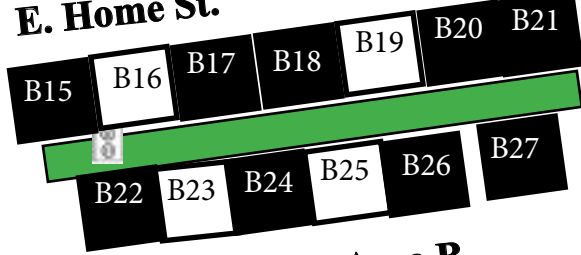

Seating Sponsor 1

Vendor Area A

Cream Camino

Music Stage

Seating 2

E. Home St.

Vendor Area B

B12 B13 B14