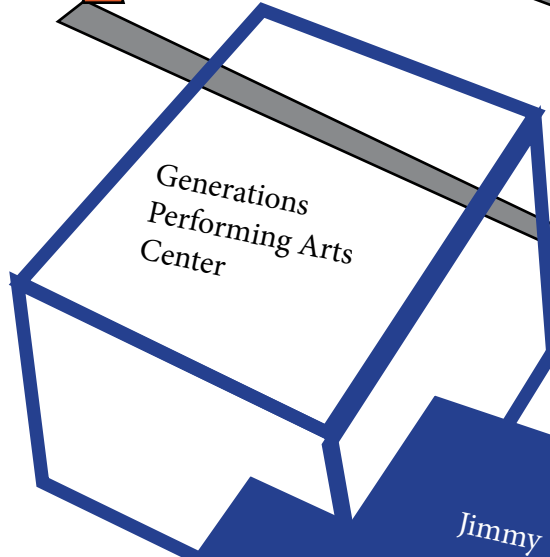

Parking

Jimmy V's Pub

MAP 4

N. State St.

Westerville Antiques
2 N. State St.

Uptown Hair Design

My Cousin's Cottage

- C1
- C2
- C3
- C4
- C5
- C6
- C7
- C8
- C9
- C10
- C11
- C12
- C13
- C14