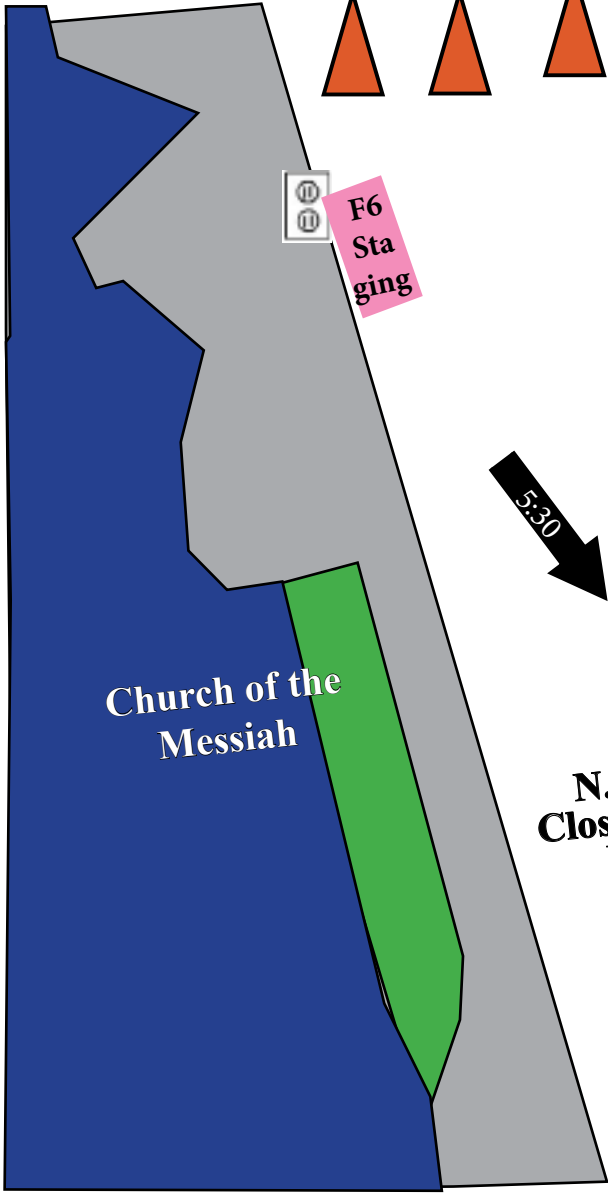

Uptown Westerville Maps for Mount Carmel St. Ann's 4th Fridays

May 2019 Vendor Location Map

Each area has been assigned a letter:

Messiah Parking Lot: A

Home St./Parking Area: B

College Ave: C

Home St.: D

State St.: S (Will be assigned on a
monthly basis)

Food Vendors are F.

Each Table and booth in an area is assigned a
number within that designated area.

Black spaces are six-month only locations.

Orange triangles show where the streets will be
blocked.

Email info@visitwesterville.org or
call 614-794-0401 with questions.

W. Home St.

MAP 1

The Gathering Place, 74 N. State St.

Church of the Messiah

F6 Staging

N. State St. Closed south to Park St.

Band Parking
Band Parking

Parking